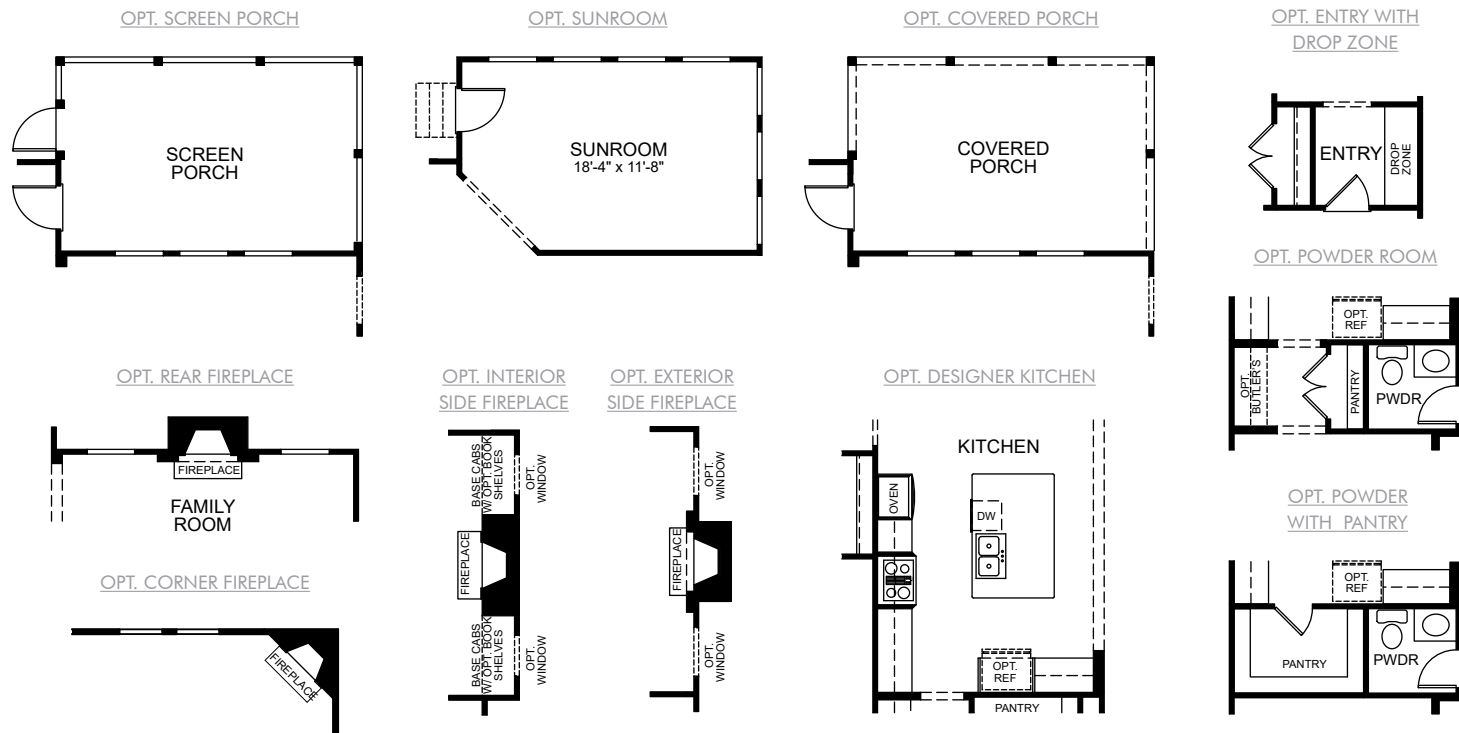

Elevation M

Elevation N

Elevation P

The Roanoke

5 Bed / 4 Bath
2 Car Side Entry Garage on Crawl

The Roanoke • First Floor Plan

The Roanoke • Second Floor Plan

First Floor Options

Second Floor Options